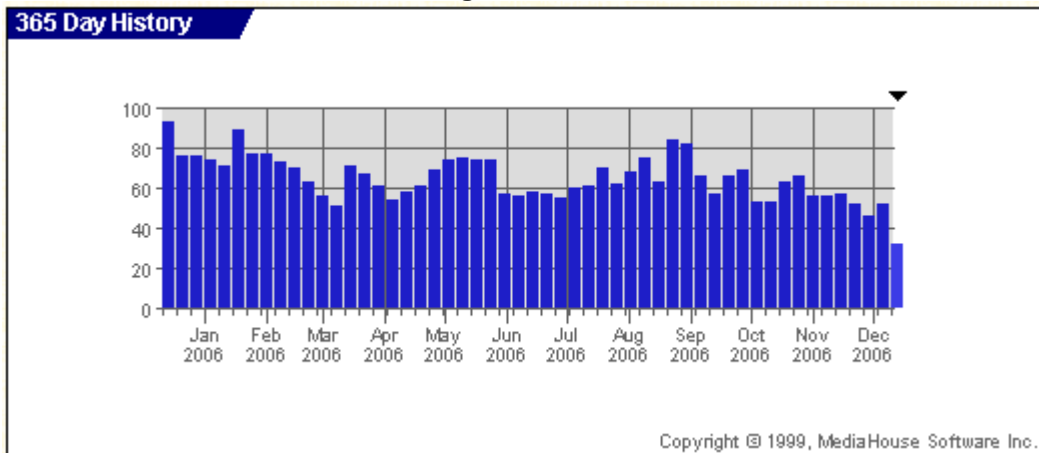

<i>Monthly Rate</i>				
	Exclusive		½ Space	1/3 Space
Top Banner	\$750	\$22.15 CPM	\$500	\$375
Side Banner	\$500	\$14.76 CPM	\$375	\$250
Bottom Banner	\$375	\$11.07 CPM	\$250	\$175

Our server, Webstream, using Media House Software, provides our site statistics.

Usage by Hits

September peak it 300,000 hits to our site!

Average Session Time

The lowest time any user spent on our site was approximately 50 minutes per session

The activity levels are directly influenced by activity in appearances, promotions, product releases, Lassie news and contests.

During the summer 2006 Lassie was on tour. In September 2006 “Lassie” was released in US theatres.

Unique Users to www.lassie.net

During the **Month of Mar, 2006.**

64.234.201.250 lassie.net recorded **30062** unique user sessions