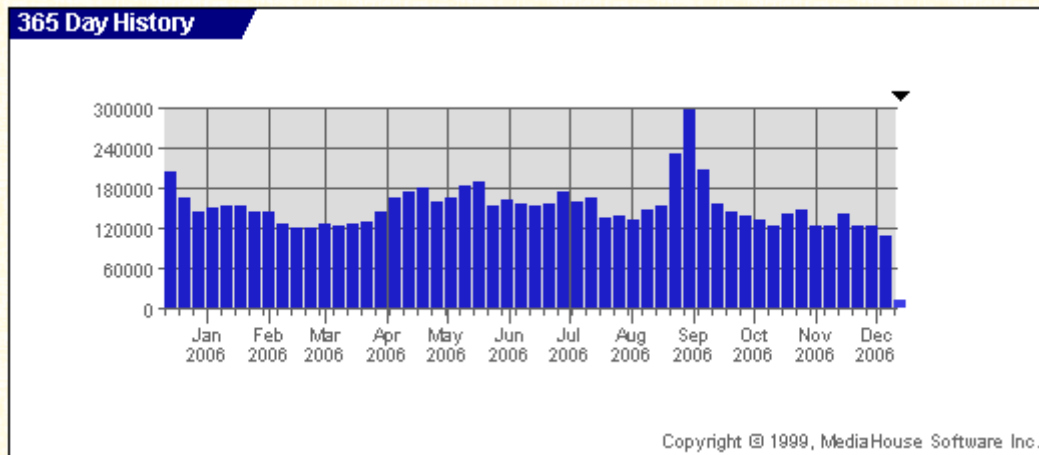

Our server, Webstream, using Media House Software, provides our site statistics.

Usage by Hits

September peak it 300,000 hits to our site!